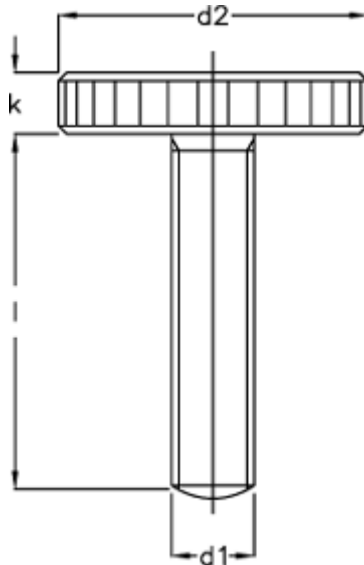

Article number: 20701586

Description: E+G Flat knurled thumb screw DIN 653-M3-10

Measures

d1 = M3

d2 = 12

K = 2.5

Length l = 10